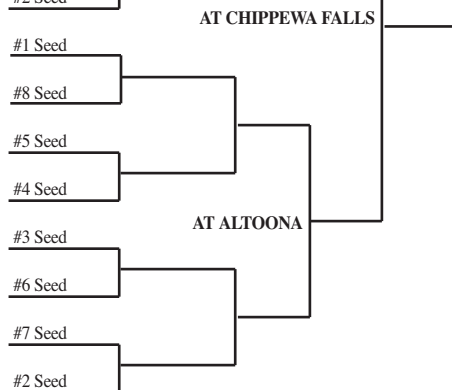

2009 Boys Basketball Assignments – Division 3

updated 1/8/2009

(Sites may be changed as a result of schools declining to host.)

SECTIONAL #1

Regionals			Sectionals	
Tues., Mar. 3	Thur., Mar. 5	Sat., Mar. 7	Thurs., Mar. 12	Sat., Mar. 14

Regional A
Boyceville
Clear Lake
Glenwood City
Grantsburg
Prescott
Saint Croix Central
Saint Croix Falls
Webster

Regional B
Colfax
Eleva-Strum
Elk Mound
Luk
Mondovi
Osseo-Fairchild
Regis
Unity

Regional C
Cameron
Chetek
Hurley
Ladysmith
Park Falls
Phillips
Washburn

Regional D
Cadott
Colby
Fall Creek
Neillsville
Owen-Withee
Spencer
Stanley-Boyd
Thorp

SECTIONAL #2

Regionals			Sectionals	
Tues., Mar. 3	Thur., Mar. 5	Sat., Mar. 7	Thurs., Mar. 12	Sat., Mar. 14

Regional A
Amherst
Edgar
Iola-Scandinavia
Manawa
Marathon
Newman Catholic
Pacelli
Stratford