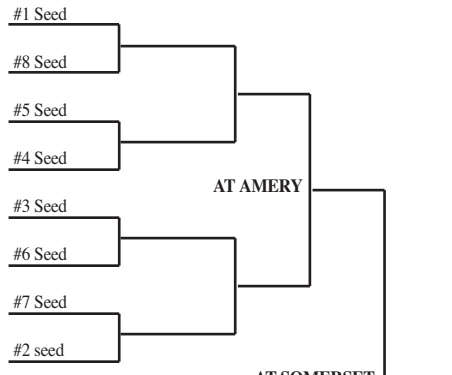

2009 Boys Basketball Assignments – Division 3

updated 1/8/2009

(Sites may be changed as a result of schools declining to host.)

SECTIONAL #1

Regionals			Sectionals	
Tues., Mar. 3	Thur., Mar. 5	Sat., Mar. 7	Thurs., Mar. 12	Sat., Mar. 14

Regional A
Boyceville
Clear Lake
Glenwood City
Grantsburg
Prescott
Saint Croix Central
Saint Croix Falls
Webster

Regional B
Colfax
Eleva-Strum
Elk Mound
Luk
Mondovi
Osseo-Fairchild
Regis
Unity

Regional C
Cameron
Chetek
Hurley
Ladysmith
Park Falls
Phillips
Washburn