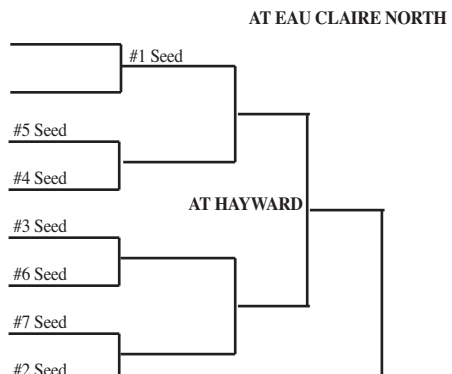

2009 Boys Basketball Assignments – Division 3

updated 1/8/2009

(Sites may be changed as a result of schools declining to host.)

SECTIONAL #1

Regionals			Sectionals	
Tues., Mar. 3	Thur., Mar. 5	Sat., Mar. 7	Thurs., Mar. 12	Sat., Mar. 14

Regional A
Boyceville
Clear Lake
Glenwood City
Grantsburg
Prescott
Saint Croix Central
Saint Croix Falls
Webster

Regional B
Colfax
Eleva-Strum
Elk Mound
Luk
Mondovi
Osseo-Fairchild
Regis
Unity

Regional C
Cameron
Chetek
Hurley
Ladysmith
Park Falls
Phillips
Washburn