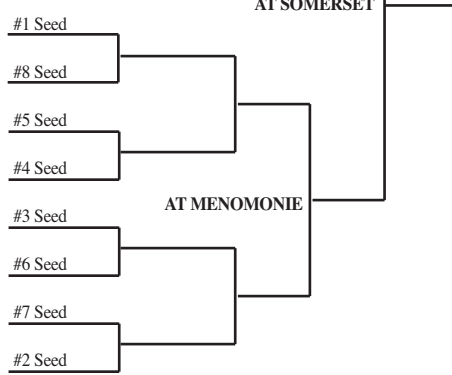

2009 Boys Basketball Assignments – Division 3

updated 1/8/2009

(Sites may be changed as a result of schools declining to host.)

SECTIONAL #1

Regionals			Sectionals	
Tues., Mar. 3	Thur., Mar. 5	Sat., Mar. 7	Thurs., Mar. 12	Sat., Mar. 14

Regional A
Boyceville
Clear Lake
Glenwood City
Grantsburg
Prescott
Saint Croix Central
Saint Croix Falls
Webster

Regional B
Colfax
Eleva-Strum
Elk Mound
Luk
Mondovi
Osseo-Fairchild
Regis
Unity

Regional C
Cameron
Chetek
Hurley
Ladysmith
Park Falls
Phillips
Washburn

Regional D
Cadott
Colby
Fall Creek
Neillsville
Owen-Withee
Spencer
Stanley-Boyd
Thorp

SECTIONAL #2

Regionals			Sectionals	
Tues., Mar. 3	Thur., Mar. 5	Sat., Mar. 7	Thurs., Mar. 12	Sat., Mar. 14

Regional A
Amherst
Edgar
Iola-Scandinavia
Manawa
Marathon
Newman Catholic
Pacelli
Stratford